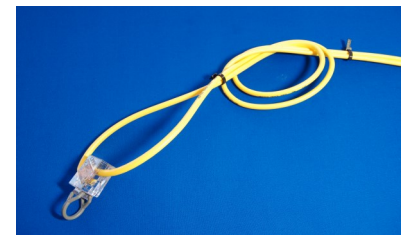

Water Blocking Connectors for TRACE-SAFE Utility Locating System

Description:

Gel filled impact resistant polycarbonate connectors for splicing TRACE-SAFE wire, end to end or main line to lateral. Enables accurate locating of all-dielectric cables, gas line, sewer lines or water pipes.

TS19-C

TS19-IL-C

Recommended strain relief

End to end splice

Service lateral

TS-19
TRACE-SAFE CONNECTOR
MAIN LINE to LATERAL/TAP (IVORY) 1-10-12

NEPTCO Incorporated
Pawtucket, RI 02861 (401) 722-5500

*Trace-Safe wire is oval in cross-section.

- 1 Hold bottom of connector perpendicular to the main line wire, with top of box facing away. Insert main line wire into top slot of box. Push wire into place with thumb.
- 2 Hold main line wire and rotate connector 90 degrees until flat.
- 3 Place top of connector on loosely (1/8"). Line up lateral/tap wire to the open hole of the connector. Slide wire through the connector, making contact with the back wall. Press connector together with fingers.
- 4 Place channel lock pliers on installation pads and squeeze together until closed.

TS-19-IL
TRACE-SAFE CONNECTOR
IN-LINE BUTT SPLICE (GRAY) 12-20-11

NEPTCO Incorporated
Pawtucket, RI 02861 (401) 722-5500

*Trace-Safe wire is oval in cross-section.

WRONG **CORRECT**

- 1 Place top of connector on loosely (no more than 1/8"). Line up Trace-Safe wire to the open hole of the connector. Slide wire through the connector, making contact with the back wall, making sure the wire clears the teeth. Insert second wire into opposite hole, making contact with the back wall. Press together with fingers to lock wires together in position.
- 2 Place channel lock pliers on installation pads and squeeze together until closed.