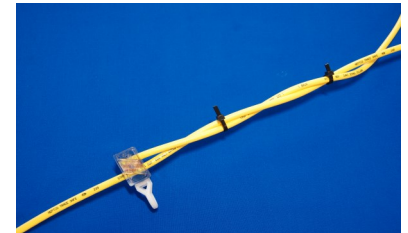

Water Blocking Connectors for TRACE-SAFE Utility Locating System

Description:

Gel filled impact resistant polycarbonate connectors for splicing TRACE-SAFE wire, end to end or main line to lateral. Enables accurate locating of all-dielectric cables, gas line, sewer lines or water pipes.

TS19-C

TS19-IL-C

Recommended strain relief

End to end splice

Service lateral

TS-19
TRACE-SAFE CONNECTOR
MAIN LINE to LATERAL/TAP (IVORY) 1-10-12

NEPTCO Incorporated
Pawtucket, RI 02861 (401) 722-5500

*Trace-Safe wire is oval in cross-section.

- 1 Hold bottom of connector perpendicular to the main line wire, with top of box facing away. Insert main line wire into top slot of box. Push wire into place with thumb.
- 2 Hold main line wire and rotate connector 90 degrees until flat.
- 3 Place top of connector on loosely (1/8"). Line up lateral/tap wire to the open hole of the connector. Slide wire through the connector, making contact with the back wall. Press connector together with fingers.
- 4 Place channel lock pliers on installation pads and squeeze together until closed.

TS-19-IL
TRACE-SAFE CONNECTOR
IN-LINE BUTT SPLICE (GRAY) 12-20-11

NEPTCO Incorporated
Pawtucket, RI 02861 (401) 722-5500

*Trace-Safe wire is oval in cross-section.

WRONG **CORRECT**

- 1 Place top of connector on loosely (no more than 1/8"). Line up Trace-Safe wire to the open hole of the connector. Slide wire through the connector, making contact with the back wall, making sure the wire clears the teeth. Insert second wire into opposite hole, making contact with the back wall. Press together with fingers to lock wires together in position.
- 2 Place channel lock pliers on installation pads and squeeze together until closed.