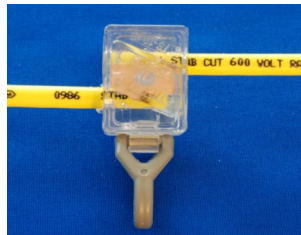

Item Number	Product	Color	Description	Lanyard Color	Quantity per box
55565	TS19-C	Clear	Service Lateral TRACE-SAFE Connector	Ivory	10
55564	TS19 -IL-C	Clear	End to End TRACE-SAFE Connector	Grey	10
56348	TS19-LC-C	Clear	TRACE-SAFE Locate Clip	Grey	10

Transitional connectors for conventional tracer wire

56346	TS12-19-C	Clear	Service Lateral 12 AWG main to TRACE-SAFE Connector	Brown	10
56347	TS12-19-IL-C	Clear	End to End 12 AWG to TRACE-SAFE Connector	Black	10
56688	TS19-12-C	Clear	Service Lateral TRACE-SAFE main to 12 AWG Connector	Green	10

TS19-IL-C

Recommended strain relief

TS-19
TRACE-SAFE CONNECTOR
MAIN LINE to LATERAL/TAP (IVORY) 1-10-12

NEPTCO Incorporated
Pawtucket, RI 02861 (401) 722-5500

*Trace-Safe wire is oval in cross-section.

1. 1 Hold bottom of connector perpendicular to the main line wire, with top of box facing away. Insert main line wire into top slot of box. Push wire into place with thumb.
2. 2 Hold main line wire and rotate connector 90 degrees until flat.
3. 3 Place top of connector on loosely (1/8"). Line up lateral/tap wire to the open hole of the connector. Slide wire through the connector, making contact with the back wall. Press connector together with fingers.
4. 4 Place channel lock pliers on installation pads and squeeze together until closed.