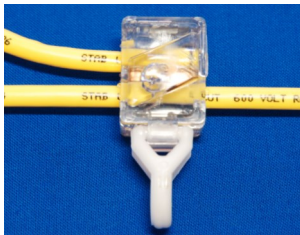

Item Number	Product	Color	Description	Lanyard Color	Quantity per box
55565	TS19-C	Clear	Service Lateral TRACE-SAFE Connector	Ivory	10
55564	TS19 -IL-C	Clear	End to End TRACE-SAFE Connector	Grey	10
56348	TS19-LC-C	Clear	TRACE-SAFE Locate Clip	Grey	10

Transitional connectors for conventional tracer wire

56346	TS12-19-C	Clear	Service Lateral 12 AWG main to TRACE-SAFE Connector	Brown	10
56347	TS12-19-IL-C	Clear	End to End 12 AWG to TRACE-SAFE Connector	Black	10
56688	TS19-12-C	Clear	Service Lateral TRACE-SAFE main to 12 AWG Connector	Green	10

TS19-C