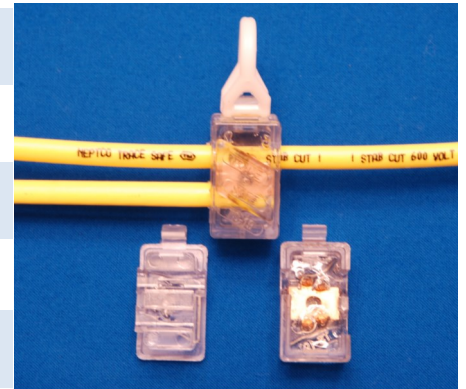

Water Blocking Connectors for TRACE-SAFE Utility Locating System

Description:

Gel filled impact resistant polycarbonate connectors for splicing TRACE-SAFE wire, end to end or main line to lateral. Enables accurate locating of all-dielectric cables, gas line, sewer lines or water pipes.

Product Details

- **Material:** Glass filled polycarbonate
- **Dimensions:** Length 1 7/16" x Width 23/32" x 23/32" high
- **Non-hardening gel:** Temperature range -85 °F to 350 °F (-65 °C to 177 °C)
- **Conductor size:** 10 - 19 AWG
- **Styles:** Connectors for TRACE-SAFE® and conventional tracer wires

Features & Benefits

- Fast, easy assembly
- See through
- Pull out resistance
- Corrosion resistant
- UL Rated
- Color coded Lanyard

Properties

- No special tools required
- No need to strip the wire
- Glass filled polycarbonate
- Average 70 lbs. to lose continuity
- Excess of 500 lbs. with recommended strain relief *
- ASTM B117-09 salt spray fog test
- UL467-2007 short time current test
- UL1581 crush test to 3,500 lbs. maintains continuity
- UL486A-486B-2003
- Identifies use of each connector

- 1 Hold bottom of connector perpendicular to the main line wire, with top of box facing away. Insert main line wire into top slot of box. Push wire into place with thumb.
- 2 Hold main line wire and rotate connector 90 degrees until flat.
- 3 Place top of connector on loosely (1/8"). Line up lateral/tap wire to the open hole of the connector. Slide wire through the connector, making contact with the back wall. Press connector together with fingers.
- 4 Place channel lock pliers on installation pads and squeeze together until closed.